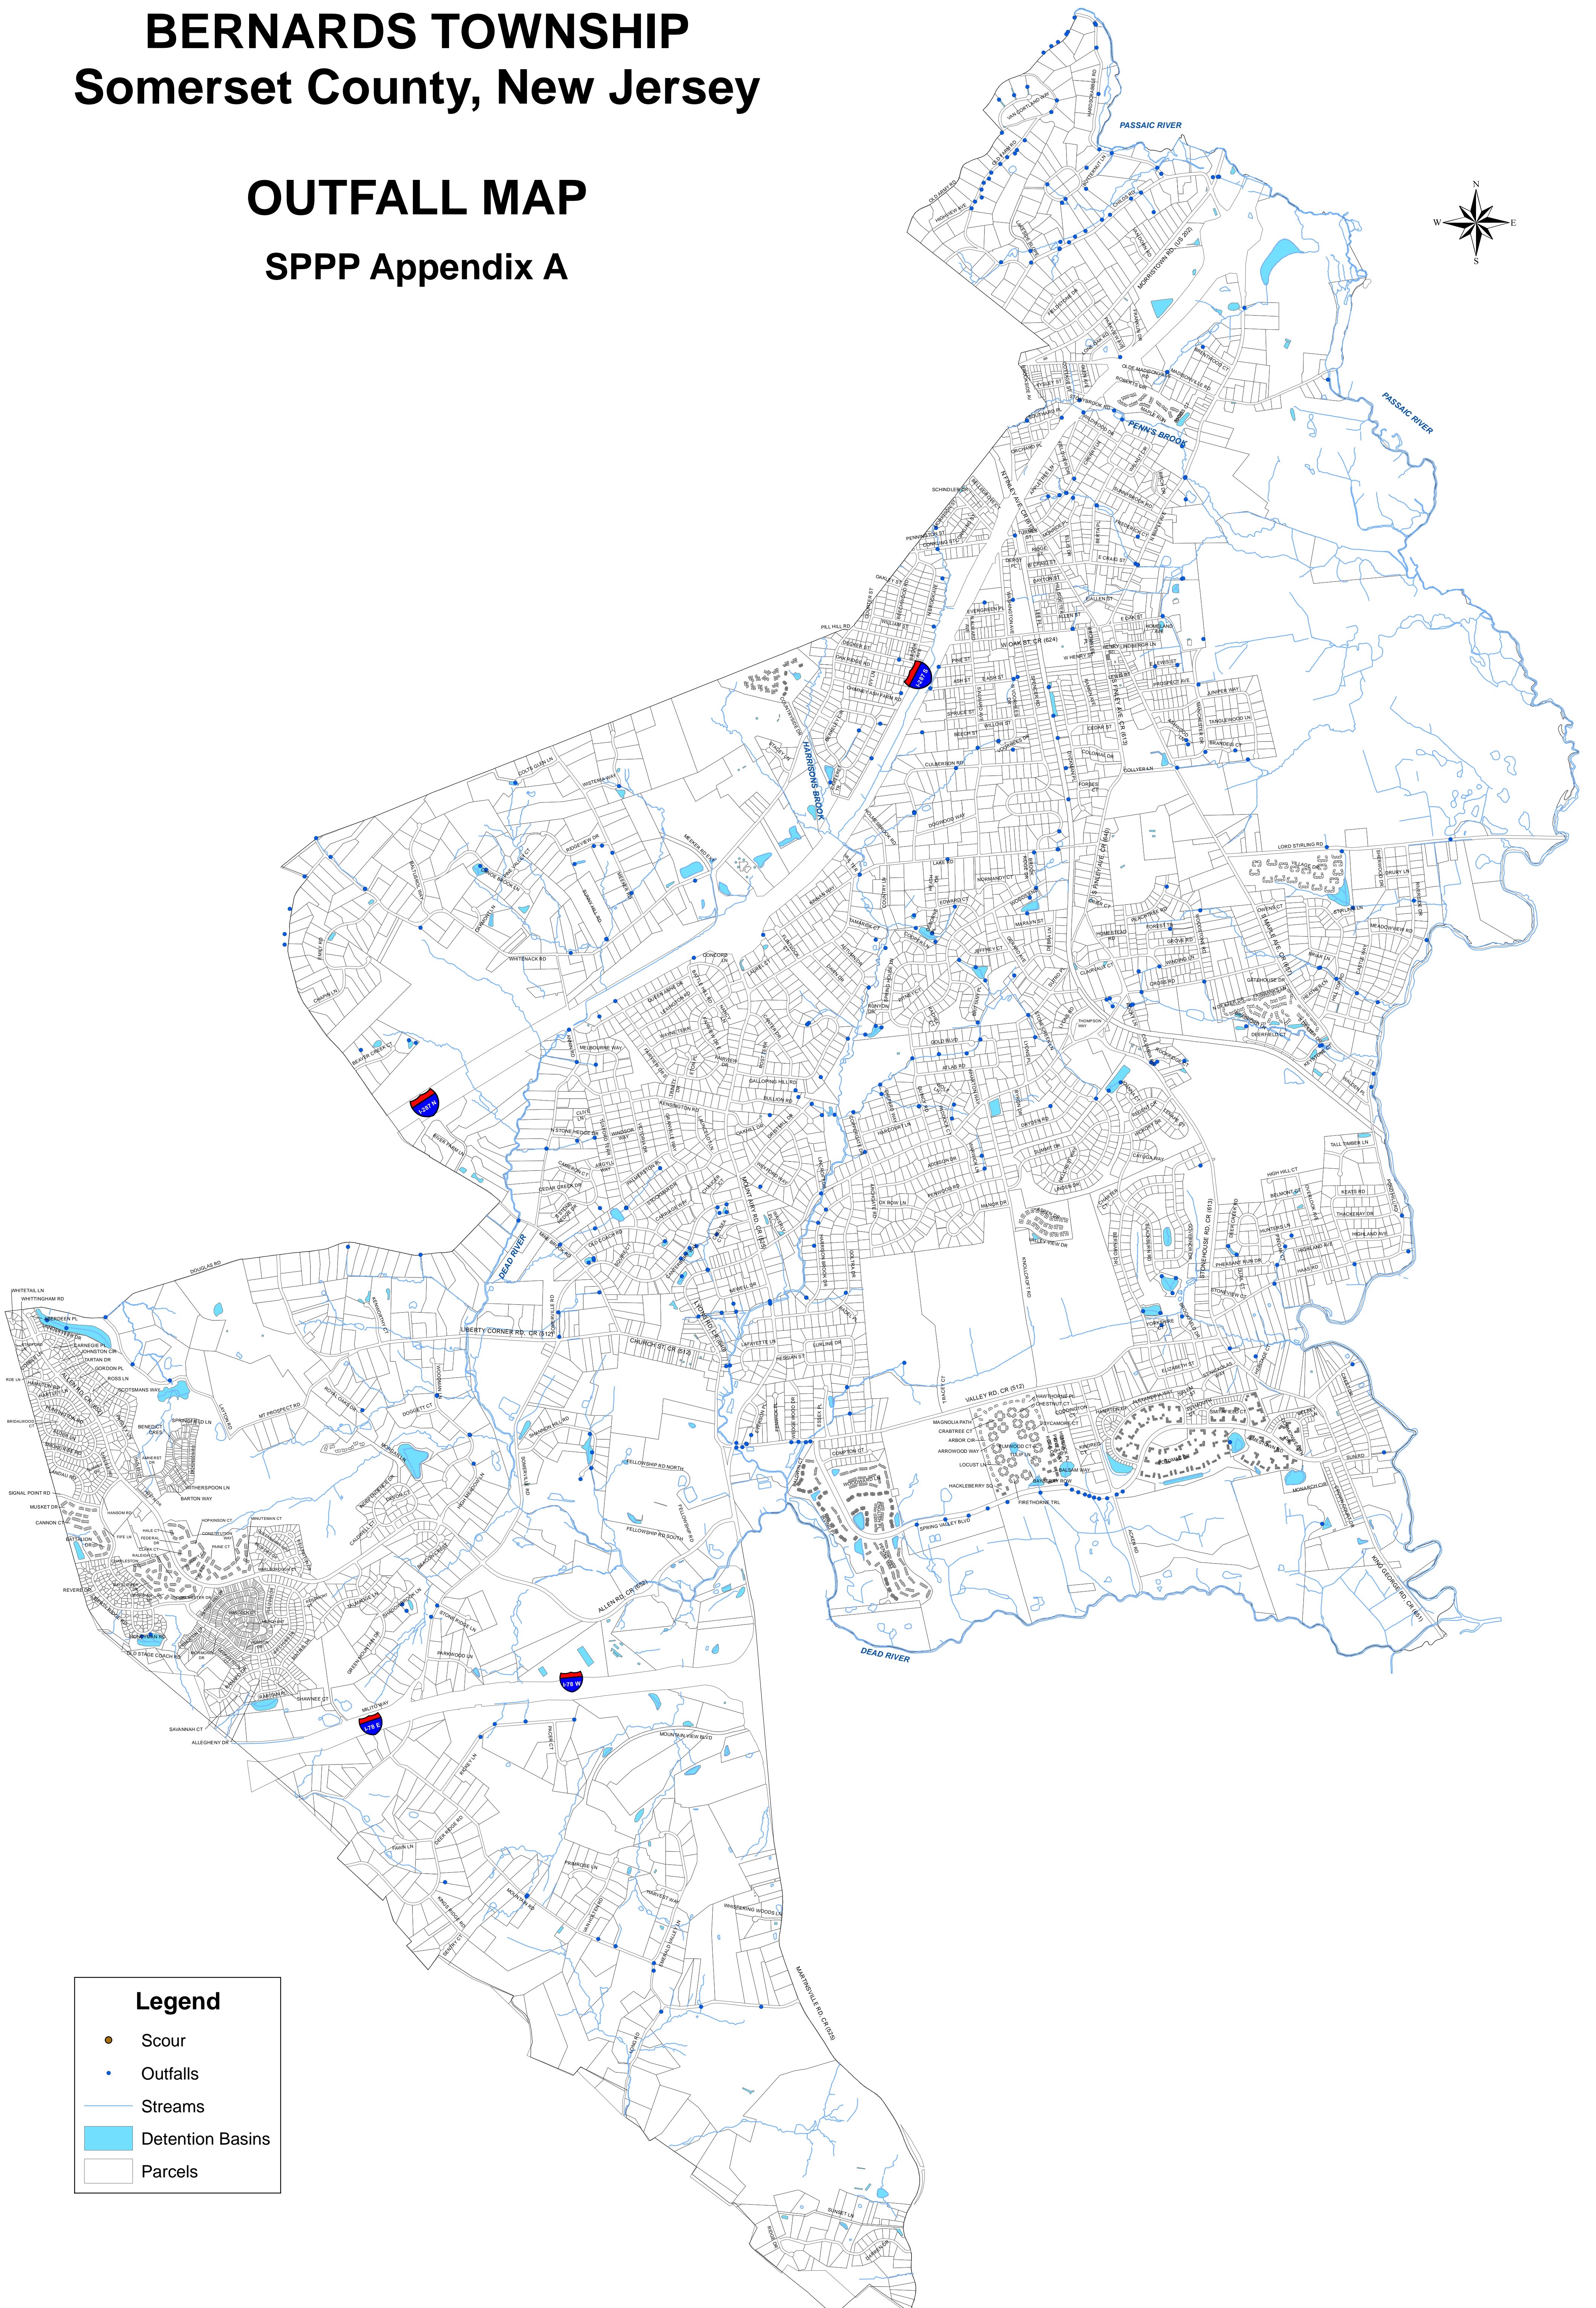

# BERNARDS TOWNSHIP Somerset County, New Jersey

## OUTFALL MAP SPPP Appendix A

**Legend**

- Scour
- Outfalls
- Streams
- Detention Basins
- Parcels